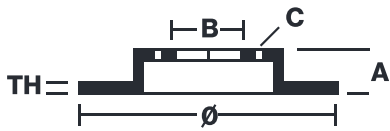

## 09.9624.24

The **09.9624.24** brake disc is synonymous with reliability

The Brembo brake disc is fully interchangeable with an Original Equipment brake disc. The control of the entire production cycle allows Brembo to offer brake discs with outstanding performance levels, reliability, durability and comfort in all conditions of use. All Brembo brake discs are accompanied by the ECE-R90 homologation.

### Technical specifications

EAN code  
**8020584962428**

Axle  
**Front**

Diameter Ø  
**284** mm

Thickness (TH)  
**22** mm

Height (A)  
**44** mm

Number of holes (C)  
**5**

Brake disc type  
**Ventilated**