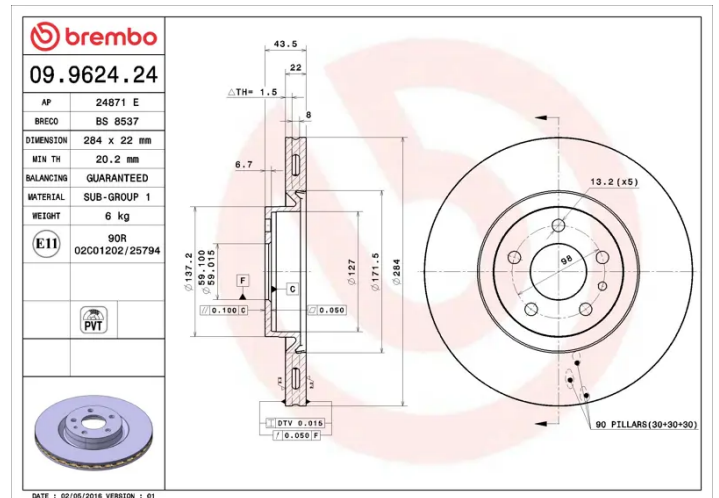

### Technical specifications

EAN code  
**8020584962428**

Axle  
**Front**

Diameter Ø  
**284** mm

Thickness (TH)  
**22** mm

Height (A)  
**44** mm

Number of holes (C)  
**5**

Brake disc type  
**Ventilated**

Centering (B)  
**59** mm

Min. thickness  
**20,2** mm

Tightening torque  
**98** Nm

COMPATIBLE VEHICLES