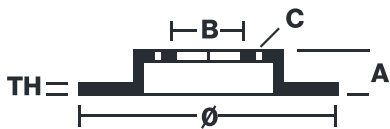

Technical specifications

EAN code
8020584229156

Axle
Front

Diameter Ø
302 mm

Thickness (TH)
26 mm

Height (A)
34 mm

Number of holes (C)
4

Brake disc type
Ventilated

Centering (B)
66 mm

Min. thickness
24,5 mm

Tightening torque
90 Nm