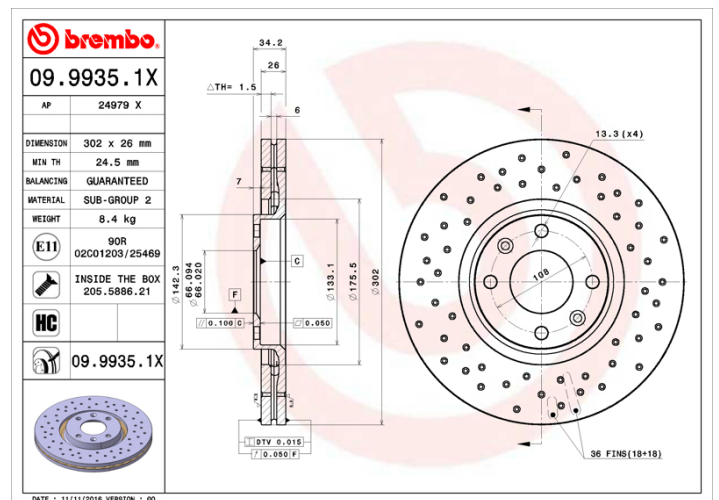

### Technical specifications

EAN code  
8020584229156

Axle  
Front

Diameter Ø  
302 mm

Thickness (TH)  
26 mm

Height (A)  
34 mm

Number of holes (C)  
4

Brake disc type  
Ventilated

Centering (B)  
66 mm

Min. thickness  
24,5 mm

Tightening torque  
90 Nm

COMPATIBLE VEHICLES