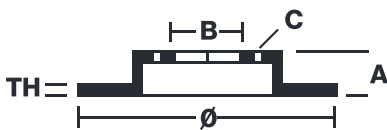

Brake disc technical specifications

Diameter	Thickness (TH)	Height (A)
300 mm	28 mm	68,5 mm

Number of holes (C)	Brake disc type	Centering (B)
6	Solid	85 mm

Min. thickness