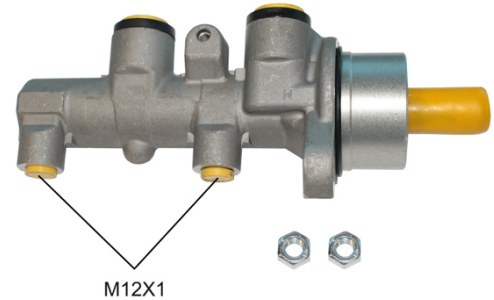

# CLUTCH MASTER CYLINDER

## M 59 077

The M 59 077 brake master cylinder is synonymous with reliability

For the braking system to work well, all the components of the brake master cylinder must meet the highest standards of quality and strength. All Brembo brake master cylinders are subjected to complete in-line checks which guarantee conformity to the strictest standards.

### Technical specifications

EAN code  
8432509666487

Axle

Threading  
12 X 1 (2)

Braking system  
BOSCH

Material  
Aluminium

COMPATIBLE VEHICLES