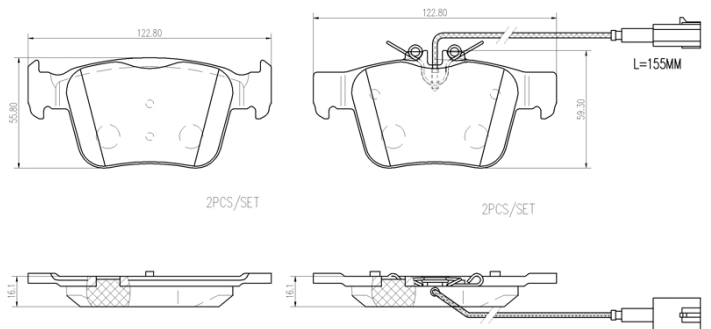

- ✓ OE-equivalent
- ✓ Brembo quality
- ✓ Safety
- ✓ Comfort
- ✓ Durability
- ✓ Dust reduction
- ✓ With accessories

Technical specifications

EAN code 8020584115152	Axle Rear	Thickness 16 mm
Width 123 mm	Height 56 mm	Braking system Teves
Wear indicator Electric	WVA number 22604,22605	Accessories With anti-squeal shim