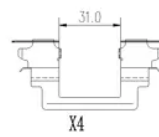

Technical specifications

EAN code
8020584098646

Axle
Front

Thickness
16 mm

Width
145 mm

Height
55 mm

Braking system
Akebono

Wear indicator
Acoustic

WVA number
23584

Accessories
With anti-squeal shim

4PCS/SET

COMPATIBLE VEHICLES