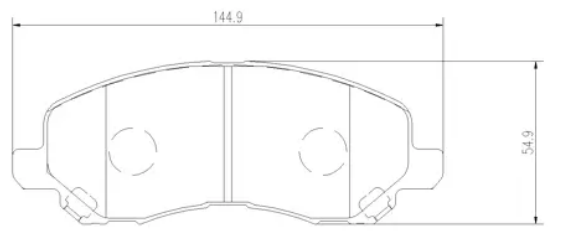

Technical specifications

EAN code
8020584098646

Axle
Front

Thickness
16 mm

Width
145 mm

Height
55 mm

Braking system
Akebono

Wear indicator
Acoustic

WVA number
23584

Accessories
With anti-squeal shim

4PCS/SET

COMPATIBLE VEHICLES