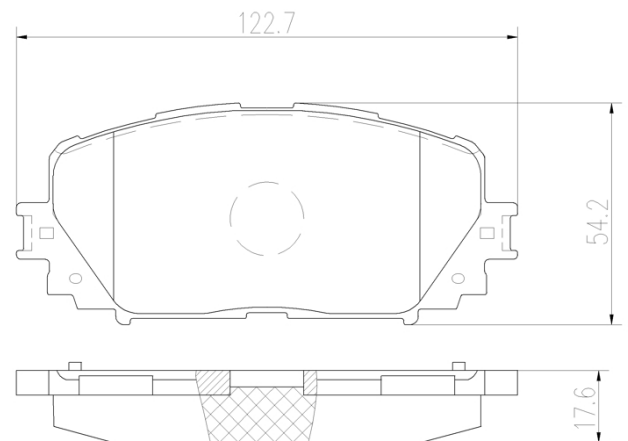

- ✓ OE-equivalent
- ✓ Brembo quality
- ✓ Safety
- ✓ Comfort
- ✓ Durability
- ✓ Dust reduction
- ✓ With accessories

Technical specifications

EAN code 8020584083826	Axle Front	Thickness 18 mm
Width 123 mm	Height 54 mm	Braking system Advics
Wear indicator Without	WVA number 24708	Accessories With anti-squeal shim