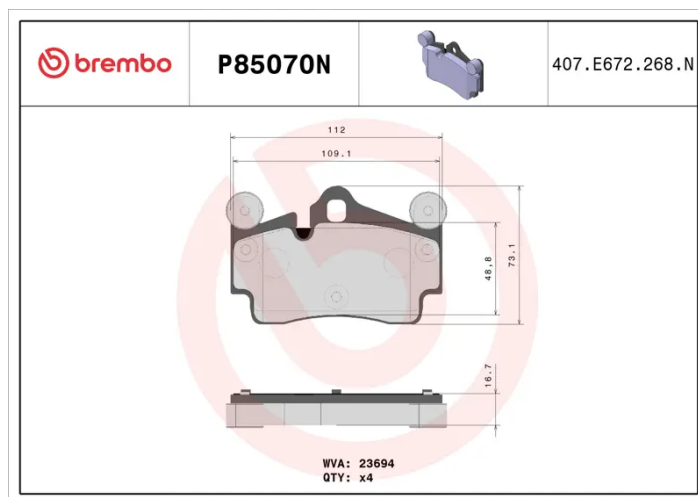

- ✓ OE-equivalent
- ✓ Brembo quality
- ✓ Safety
- ✓ Comfort
- ✓ Durability
- ✓ Dust reduction
- ✓ With accessories

Technical specifications

EAN code 8020584090008	Axle Rear	Thickness 17 mm
Width 112 mm	Height 73 mm	Braking system Brembo
Wear indicator Prepared for wear indicator	WVA number 23694	Accessories With anti-squeal shim With counterweights