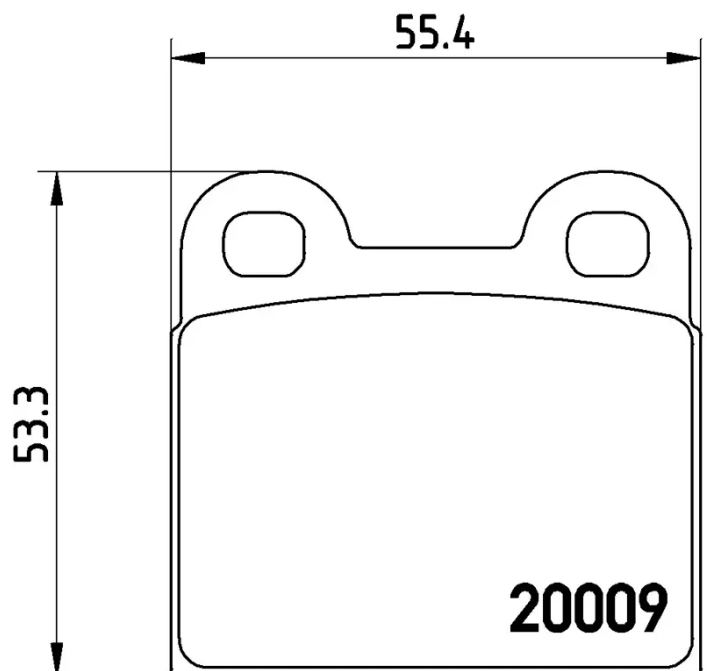

BRAKE PAD

P 06 001

The P 06 001 brake pad is synonymous with reliability

The Brembo brake pad guarantees ultimate safety when braking thanks to the use of more than 100 different compounds, designed according to the type of vehicle and use. Stopping distances reduced to a minimum, maximum driving comfort and silent operation are the most important features of Brembo materials. Brembo brake pads are supplied together with an extensive range of accessories and assembly kits for professional-standard installation.

- ✓ OE-equivalent
- ✓ Brembo quality
- ✓ ECE-R90 certificate
- ✓ Safety
- ✓ Performance
- ✓ Comfort

Technical specifications

EAN code	Axle	Thickness
8020584050019	Front and rear	15 mm
Width	Height	Braking system
55 mm	53 mm	Teves
Wear indicator	WVA number	Accessories
Without	20009	With anti-squeal shim