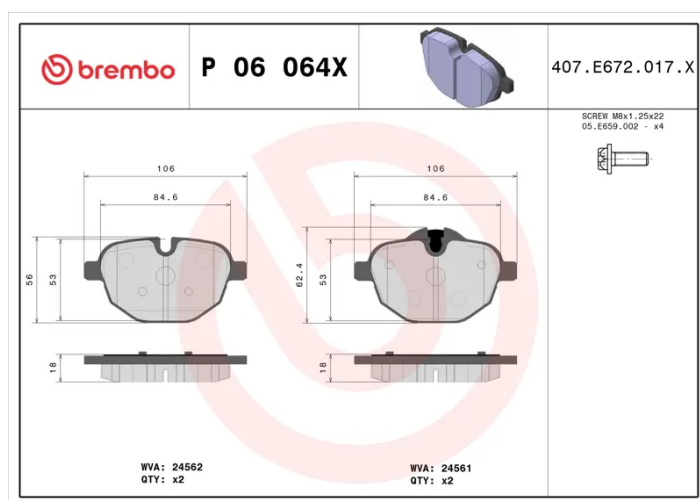

BRAKE PAD XTRA

P 06 064X

The P 06 064X Xtra brake pad is synonymous with reliability

Brembo Xtra brake pads, developed to enhance the advantages of the Xtra and Max discs, are made using the special BRM X L01 compound which consists of more than 30 different components. Compared with the compound used for original-equivalent pads, the new solution assures a higher friction coefficient, which translates to more precise and stable braking, at both high and low temperatures. All this makes for greater driving comfort and improved pedal modularity, without compromising the product's mileage output.

- ✓ OE-equivalent
- ✓ Brembo quality
- ✓ ECE-R90 certificate
- ✓ Safety
- ✓ Performance
- ✓ Sports driving
- ✓ With accessories

Technical specifications

EAN code 8020584121429	Axle Rear	Thickness 18 mm
Width 106 mm	Height 56 mm	Braking system TRW
Wear indicator Prepared for wear indicator	WVA number 24561,24562	Accessories With accessories With anti-squeal shim With brake caliper bolts