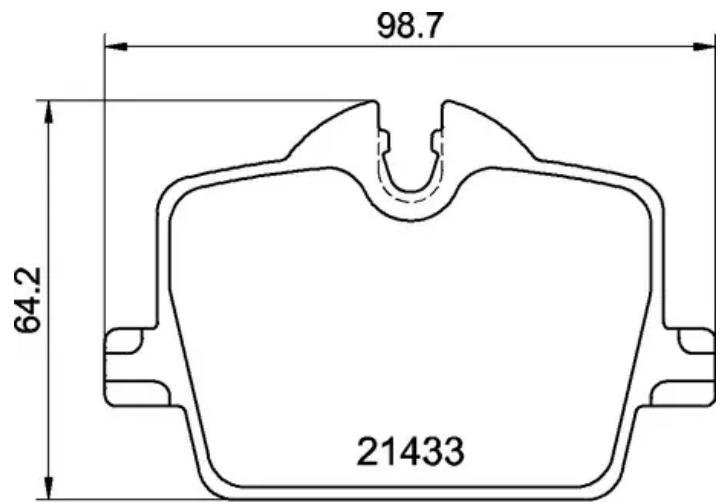

- ✓ OE-equivalent
- ✓ Brembo quality
- ✓ ECE-R90 certificate
- ✓ Safety
- ✓ Performance
- ✓ Comfort
- ✓ With accessories

Technical specifications

EAN code
8020584117842

Axle
Rear

Thickness
17 mm

Width
99 mm

Height
56 mm

Braking system
TRW

Wear indicator
Prepared for wear
indicator

WVA number
21434,21433

Accessories
With accessories
With anti-squeal
shim
With brake caliper
bolts

COMPATIBLE VEHICLES

COMPATIBLE OE PART NUMBERS