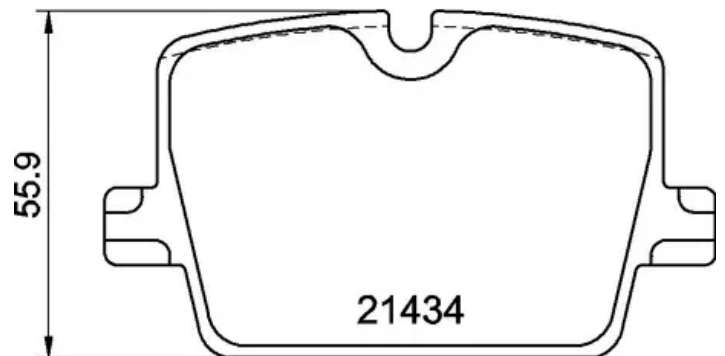

- ✓ OE-equivalent
- ✓ Brembo quality
- ✓ ECE-R90 certificate
- ✓ Safety
- ✓ Performance
- ✓ Comfort
- ✓ With accessories

Technical specifications

EAN code
8020584117842

Axle
Rear

Thickness
17 mm

Width
99 mm

Height
56 mm

Braking system
TRW

Wear indicator
Prepared for wear
indicator

WVA number
21434,21433

Accessories
With accessories
With anti-squeal
shim
With brake caliper
bolts

COMPATIBLE VEHICLES

COMPATIBLE OE PART NUMBERS