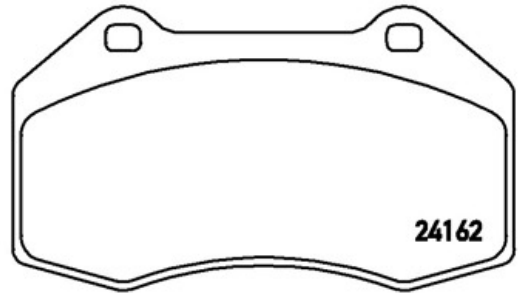

Technical specifications

EAN code
8020584108789

Axle
Front

Thickness
15 mm

Width
125 mm

Height
71 mm

Braking system
Brembo

Wear indicator
Electric

WVA number
24162,25225,24687

COMPATIBLE VEHICLES