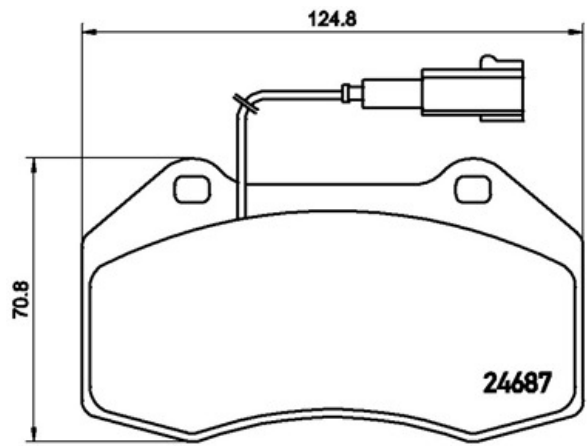

Technical specifications

EAN code
8020584108789

Axle
Front

Thickness
15 mm

Width
125 mm

Height
71 mm

Braking system
Brembo

Wear indicator
Electric

WVA number
24162,25225,24687

COMPATIBLE VEHICLES