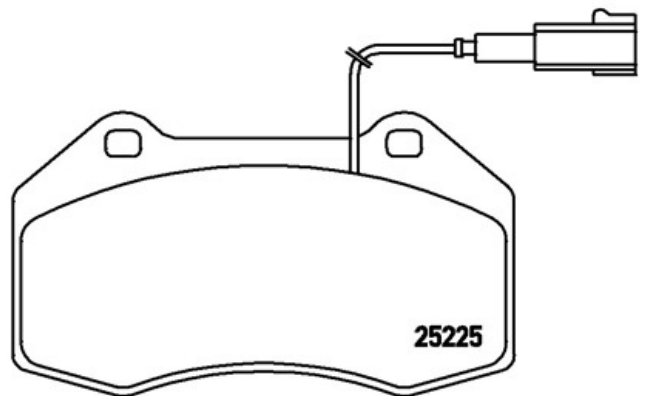

Technical specifications

EAN code
8020584108789

Axle
Front

Thickness
15 mm

Width
125 mm

Height
71 mm

Braking system
Brembo

Wear indicator
Electric

WVA number
24162,25225,24687

COMPATIBLE VEHICLES