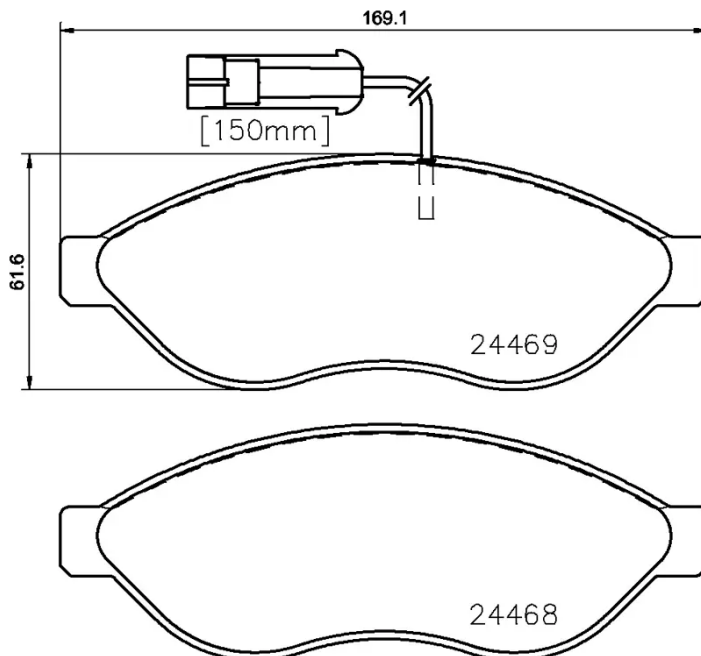

GREENANCE BRAKE PAD P 23 143G

The brake pad P 23 143G to be combined with the Greenance brake disc

The Beyond Greenance brake pad in combination with the Greenance brake disc will reduce PM10 and PM2.5 fine particulate emissions, limiting the environmental footprint of your driving. This brake pad is part of the Beyond Greenance Kit, to guarantee superior resistance to wear and therefore longer durability of components.

- ✓ Brembo quality
- ✓ ECE-R90 certificate
- ✓ Comfort
- ✓ Dust reduction
- ✓ Green packaging

Technical specifications

EAN code 8020584125144	Axle Front	Thickness 19 mm
Width 169 mm	Height 62 mm	Braking system Brembo
Wear indicator Electric	WVA number 24468,24469	Accessories With accessories With anti-squeal shim With brake caliper bolts