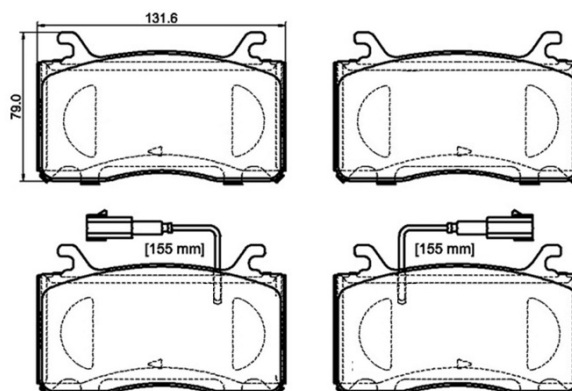

BRAKE PAD

P 23 185

The P 23 185 brake pad is synonymous with reliability

The Brembo brake pad guarantees ultimate safety when braking thanks to the use of more than 100 different compounds, designed according to the type of vehicle and use. Stopping distances reduced to a minimum, maximum driving comfort and silent operation are the most important features of Brembo materials. Brembo brake pads are supplied together with an extensive range of accessories and assembly kits for professional-standard installation.

- ✓ OE-equivalent
- ✓ Brembo quality
- ✓ ECE-R90 certificate
- ✓ Safety
- ✓ Performance
- ✓ Comfort
- ✓ With accessories

Technical specifications

EAN code	Thickness	
8020584087381	15 mm	
Width	Height	Braking system
132 mm	79 mm	Brembo
Wear indicator	WVA number	Accessories
Electric	22094	With accessories