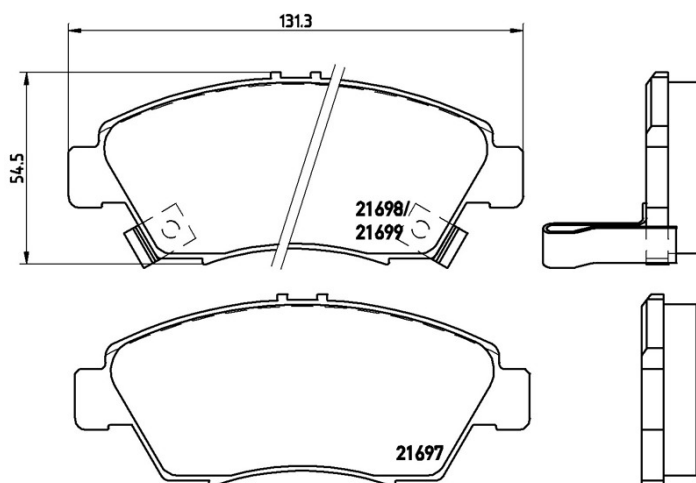

### Technical specifications

EAN code	Axle	Thickness
<b>8020584052587</b>	<b>Front</b>	<b>16 mm</b>
Width	Height	Braking system
<b>131 mm</b>	<b>55 mm</b>	<b>Akebono</b>
Wear indicator	WVA number	
<b>Acoustic</b>	<b>21697,21698,21699</b>	