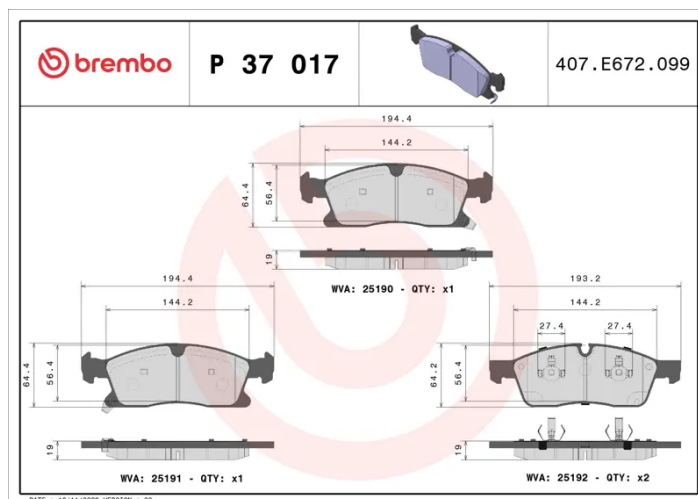

BRAKE PAD

P 37 017

The P 37 017 brake pad is synonymous with reliability

The Brembo brake pad guarantees ultimate safety when braking thanks to the use of more than 100 different compounds, designed according to the type of vehicle and use. Stopping distances reduced to a minimum, maximum driving comfort and silent operation are the most important features of Brembo materials. Brembo brake pads are supplied together with an extensive range of accessories and assembly kits for professional-standard installation.

- ✓ OE-equivalent
- ✓ Brembo quality
- ✓ ECE-R90 certificate
- ✓ Safety
- ✓ Performance
- ✓ Comfort
- ✓ With accessories

Technical specifications

EAN code 8020584109540	Axle Front	Thickness 19 mm
Width 193 mm	Height 64 mm	Braking system Teves
Wear indicator Acoustic	WVA number 25192,25190,25191	Accessories With accessories With anti-squeal shim With piston clip