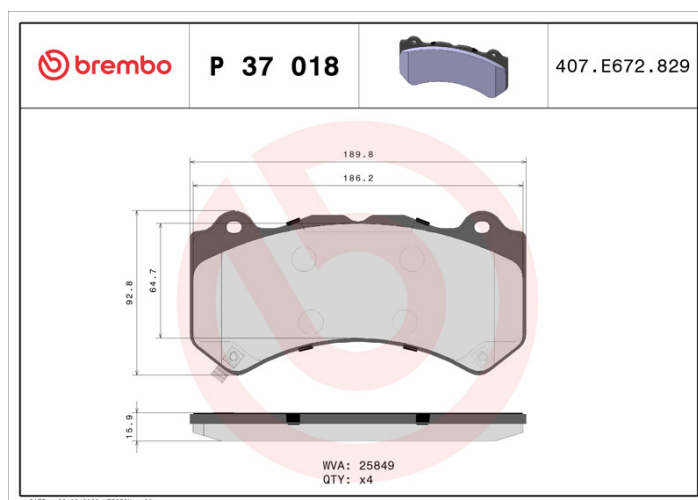

BRAKE PAD

P 37 018

The P 37 018 brake pad is synonymous with reliability

The Brembo brake pad guarantees ultimate safety when braking thanks to the use of more than 100 different compounds, designed according to the type of vehicle and use. Stopping distances reduced to a minimum, maximum driving comfort and silent operation are the most important features of Brembo materials. Brembo brake pads are supplied together with an extensive range of accessories and assembly kits for professional-standard installation.

- ✓ OE-equivalent
- ✓ Brembo quality
- ✓ ECE-R90 certificate
- ✓ Safety
- ✓ Performance
- ✓ Comfort

Technical specifications

EAN code 8020584080054	Axle Front and rear	Thickness 15 mm
Width 190 mm	Height 93 mm	Braking system Brembo
Wear indicator Acoustic	WVA number 25849,25859	