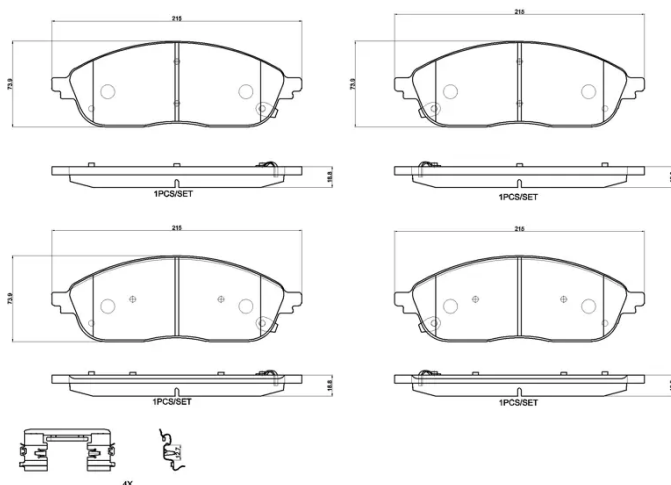

- ✓ OE-equivalent
- ✓ Brembo quality
- ✓ ECE-R90 certificate
- ✓ Safety
- ✓ Performance
- ✓ Comfort
- ✓ With accessories

Technical specifications

EAN code
8020584126233

Axle
Front

Thickness
19 mm

Width
215 mm

Height
74 mm

Wear indicator
Acoustic

Accessories
With accessories
With piston clip

COMPATIBLE VEHICLES

COMPATIBLE OE PART NUMBERS

68531132AA JEEP

68531141AA JEEP

68532949AA JEEP