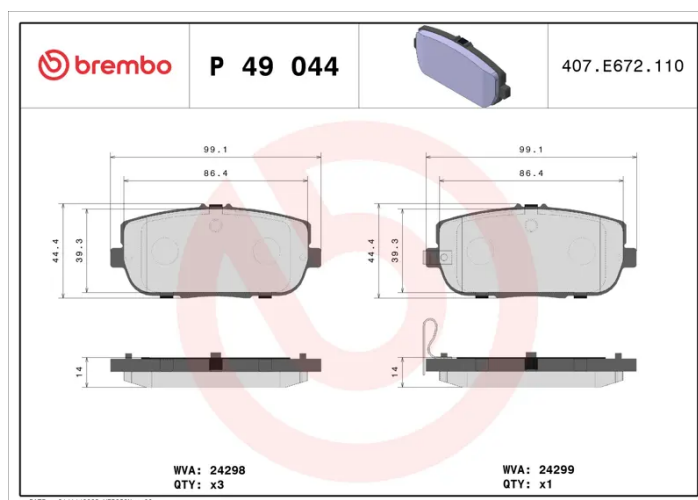

## P 49 044

The P 49 044 brake pad is synonymous with reliability

The Brembo brake pad guarantees ultimate safety when braking thanks to the use of more than 100 different compounds, designed according to the type of vehicle and use. Stopping distances reduced to a minimum, maximum driving comfort and silent operation are the most important features of Brembo materials. Brembo brake pads are supplied together with an extensive range of accessories and assembly kits for professional-standard installation.

### Technical specifications

EAN code <b>8020584061046</b>	Axle <b>Rear</b>	Thickness <b>14 mm</b>
Width <b>99 mm</b>	Height <b>45 mm</b>	Braking system <b>Sumitomo</b>
Wear indicator <b>Acoustic</b>	WVA number <b>24298,24300,24299</b>	Accessories <b>With anti-squeal shim</b>