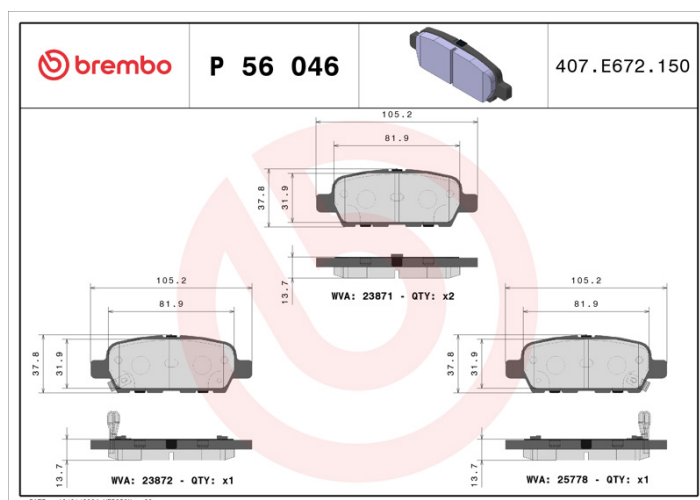

### Technical specifications

EAN code	Axle	Thickness
<b>8020584055267</b>	<b>Rear</b>	<b>14 mm</b>
Width	Height	Braking system
<b>105 mm</b>	<b>37 mm</b>	<b>Akebono</b>
Wear indicator	WVA number	
<b>Acoustic</b>	<b>23871,23872,24088</b>	