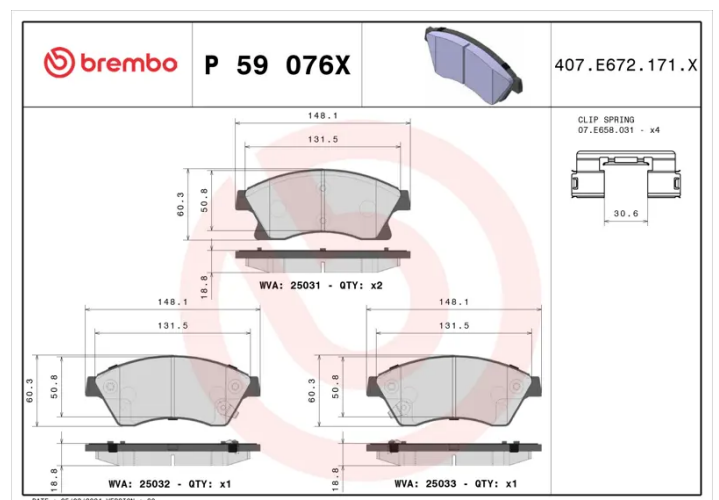

BRAKE PAD XTRA

P 59 076X

The P 59 076X Xtra brake pad is synonymous with reliability

Brembo Xtra brake pads, developed to enhance the advantages of the Xtra and Max discs, are made using the special BRM X L01 compound which consists of more than 30 different components. Compared with the compound used for original-equivalent pads, the new solution assures a higher friction coefficient, which translates to more precise and stable braking, at both high and low temperatures. All this makes for greater driving comfort and improved pedal modularity, without compromising the product's mileage output.

- ✓ OE-equivalent
- ✓ Brembo quality
- ✓ ECE-R90 certificate
- ✓ Safety
- ✓ Performance
- ✓ Sports driving
- ✓ With accessories

Technical specifications

| | | |
|-----------------------------------|--|--|
| EAN code 8020584069073 | Axle Front | Thickness 19 mm |
| Width 148 mm | Height 60 mm | Braking system Bosch |
| Wear indicator Acoustic | WVA number 25032,25033,25031 | Accessories With anti-squeal shim With accessories |