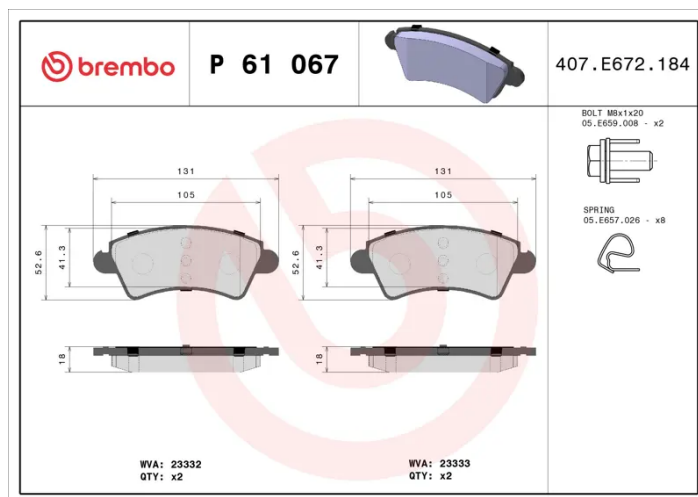

BRAKE PAD

P 61 067

The P 61 067 brake pad is synonymous with reliability

The Brembo brake pad guarantees ultimate safety when braking thanks to the use of more than 100 different compounds, designed according to the type of vehicle and use. Stopping distances reduced to a minimum, maximum driving comfort and silent operation are the most important features of Brembo materials. Brembo brake pads are supplied together with an extensive range of accessories and assembly kits for professional-standard installation.

- ✓ OE-equivalent
- ✓ Brembo quality
- ✓ ECE-R90 certificate
- ✓ Safety
- ✓ Performance
- ✓ Comfort
- ✓ With accessories

Technical specifications

EAN code 8020584056431	Axle Front	Thickness 18 mm
Width 131 mm	Height 53 mm	Braking system Bosch
Wear indicator Without	WVA number 23332,23333	Accessories With anti-squeal shim With brake caliper bolts With accessories