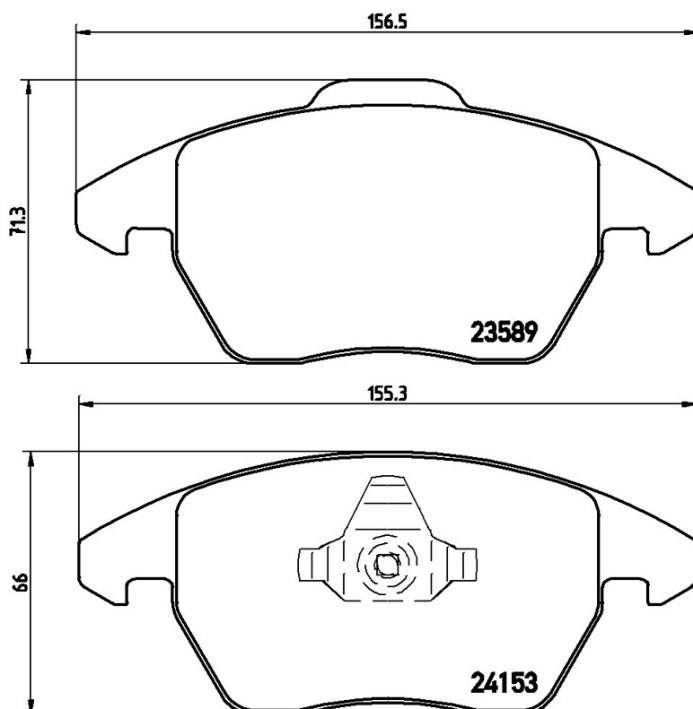

BRAKE PAD XTRA

P 61 076X

The P 61 076X Xtra brake pad is synonymous with reliability

Brembo Xtra brake pads, developed to enhance the advantages of the Xtra and Max discs, are made using the special BRM X L01 compound which consists of more than 30 different components. Compared with the compound used for original-equivalent pads, the new solution assures a higher friction coefficient, which translates to more precise and stable braking, at both high and low temperatures. All this makes for greater driving comfort and improved pedal modularity, without compromising the product's mileage output.

- ✓ OE-equivalent
- ✓ Brembo quality
- ✓ ECE-R90 certificate
- ✓ Safety
- ✓ Performance
- ✓ Sports driving

Technical specifications

EAN code	Axle	Thickness
8020584069127	Front	19 mm
Width	Height	Braking system
157 mm	66 mm	Teves
Wear indicator	WVA number	
Without	23589,24153	