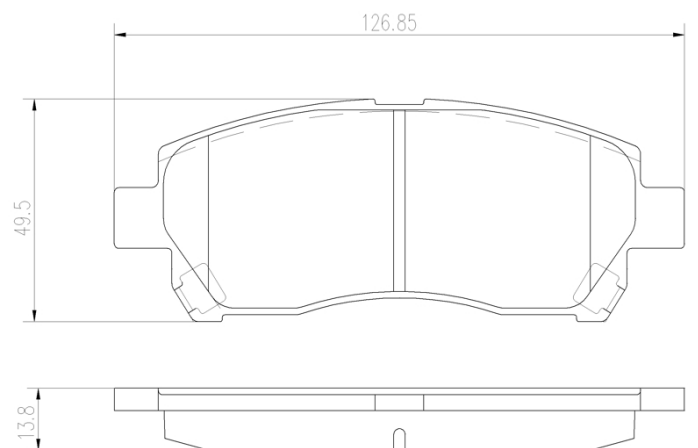

### Technical specifications

EAN code <b>8020584087060</b>	Axle <b>Front</b>	Thickness <b>14 mm</b>
Width <b>127 mm</b>	Height <b>50 mm</b>	Braking system <b>Sumitomo</b>
Wear indicator <b>Without</b>	WVA number <b>22297</b>	Accessories <b>With anti-squeal shim</b>