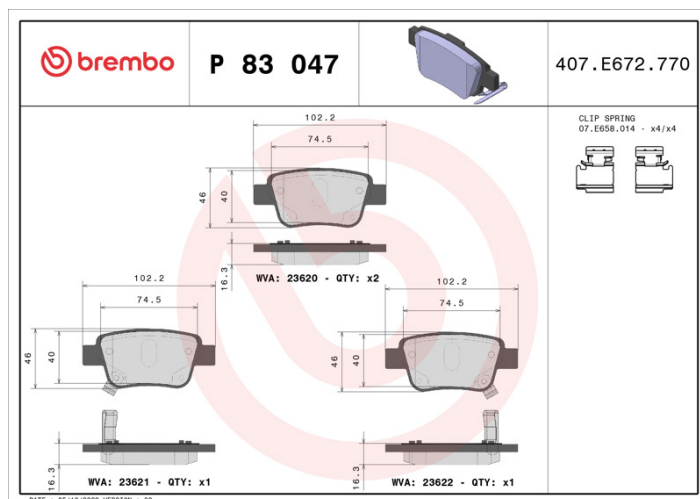

BRAKE PAD

P 83 047

The P 83 047 brake pad is synonymous with reliability

The Brembo brake pad guarantees ultimate safety when braking thanks to the use of more than 100 different compounds, designed according to the type of vehicle and use. Stopping distances reduced to a minimum, maximum driving comfort and silent operation are the most important features of Brembo materials. Brembo brake pads are supplied together with an extensive range of accessories and assembly kits for professional-standard installation.

- ✓ OE-equivalent
- ✓ Brembo quality
- ✓ ECE-R90 certificate
- ✓ Safety
- ✓ Performance
- ✓ Comfort
- ✓ With accessories

Technical specifications

EAN code 8020584057827	Axle Rear	Thickness 17 mm
Width 102 mm	Height 47 mm	Braking system Bosch
Wear indicator Acoustic	WVA number 23620,23621,23622	Accessories With accessories