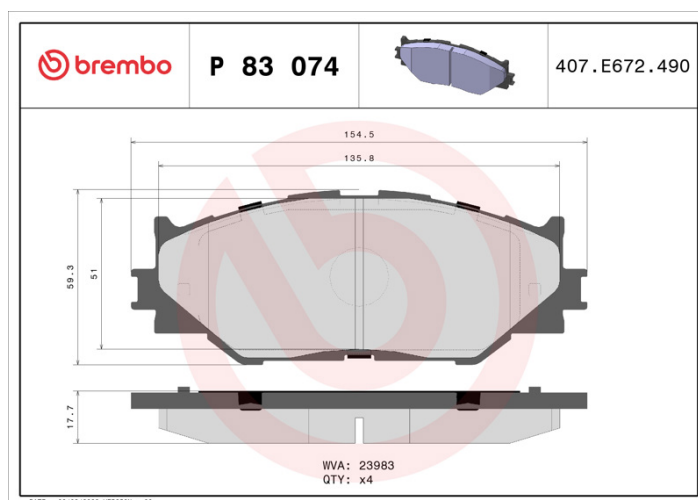

BRAKE PAD

P 83 074

The P 83 074 brake pad is synonymous with reliability

The Brembo brake pad guarantees ultimate safety when braking thanks to the use of more than 100 different compounds, designed according to the type of vehicle and use. Stopping distances reduced to a minimum, maximum driving comfort and silent operation are the most important features of Brembo materials. Brembo brake pads are supplied together with an extensive range of accessories and assembly kits for professional-standard installation.

- ✓ OE-equivalent
- ✓ Brembo quality
- ✓ ECE-R90 certificate
- ✓ Safety
- ✓ Performance
- ✓ Comfort

Technical specifications

EAN code	Axle	Thickness
8020584062128	Front	18 mm
Width	Height	Braking system
155 mm	60 mm	Advics
Wear indicator	WVA number	
Without	23983	