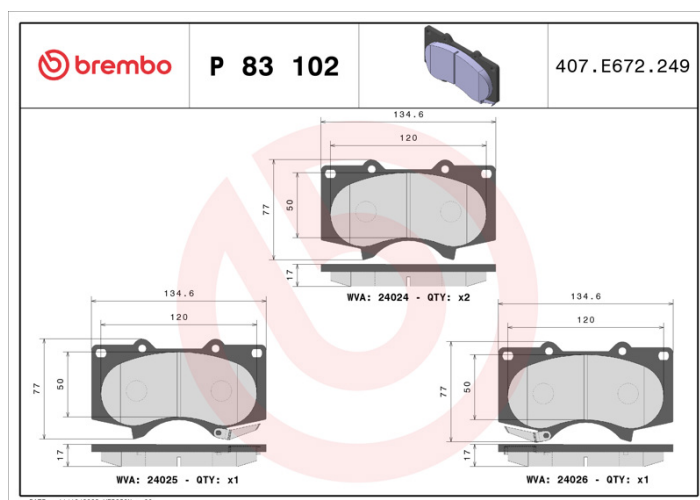

BRAKE PAD

P 83 102

The P 83 102 brake pad is synonymous with reliability

The Brembo brake pad guarantees ultimate safety when braking thanks to the use of more than 100 different compounds, designed according to the type of vehicle and use. Stopping distances reduced to a minimum, maximum driving comfort and silent operation are the most important features of Brembo materials. Brembo brake pads are supplied together with an extensive range of accessories and assembly kits for professional-standard installation.

- ✓ OE-equivalent
- ✓ Brembo quality
- ✓ ECE-R90 certificate
- ✓ Safety
- ✓ Performance
- ✓ Comfort

Technical specifications

EAN code	Axle	Thickness
8020584062401	Front	17 mm
Width	Height	Braking system
135 mm	77 mm	Sumitomo
Wear indicator	WVA number	
Acoustic	24024,24026,24025	