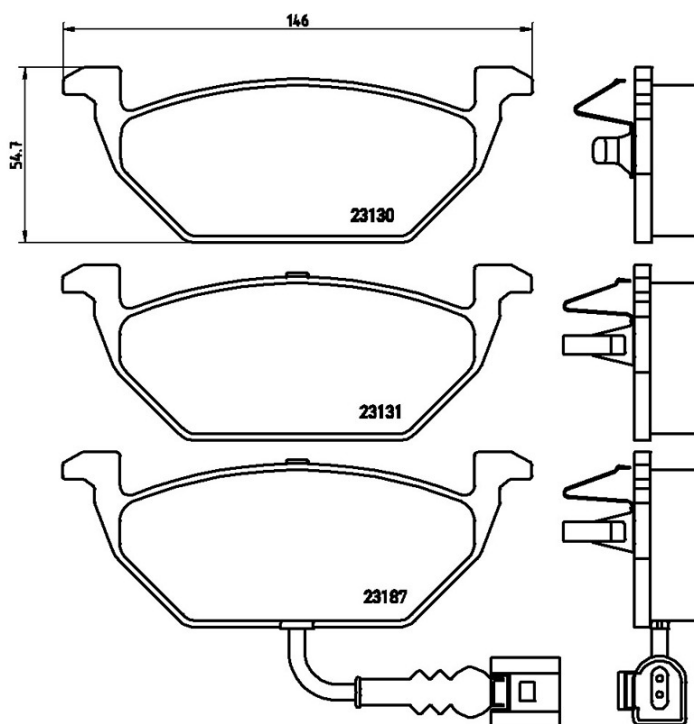

BRAKE PAD

P 85 072

The P 85 072 brake pad is synonymous with reliability

The Brembo brake pad guarantees ultimate safety when braking thanks to the use of more than 100 different compounds, designed according to the type of vehicle and use. Stopping distances reduced to a minimum, maximum driving comfort and silent operation are the most important features of Brembo materials. Brembo brake pads are supplied together with an extensive range of accessories and assembly kits for professional-standard installation.

- ✓ OE-equivalent
- ✓ Brembo quality
- ✓ ECE-R90 certificate
- ✓ Safety
- ✓ Performance
- ✓ Comfort

Technical specifications

EAN code	Axle	Thickness
8020584058756	Front	20 mm
Width	Height	Braking system
146 mm	55 mm	Teves
Wear indicator	WVA number	Accessories
Electric	23130,23131,23187	With piston clip