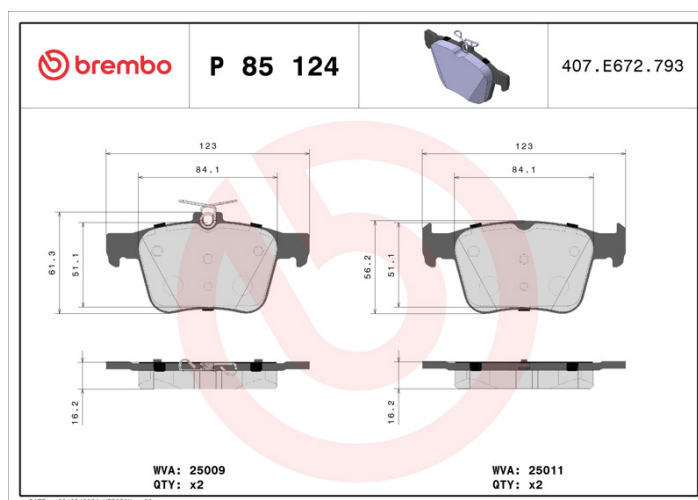

## P 85 124

The P 85 124 brake pad is synonymous with reliability

The Brembo brake pad guarantees ultimate safety when braking thanks to the use of more than 100 different compounds, designed according to the type of vehicle and use. Stopping distances reduced to a minimum, maximum driving comfort and silent operation are the most important features of Brembo materials. Brembo brake pads are supplied together with an extensive range of accessories and assembly kits for professional-standard installation.

### Technical specifications

EAN code <b>8020584103975</b>	Axle <b>Rear</b>	Thickness <b>16 mm</b>
Width <b>123 mm</b>	Height <b>56 mm</b>	Braking system <b>Teves</b>
Wear indicator <b>Without</b>	WVA number <b>25009,25011</b>	