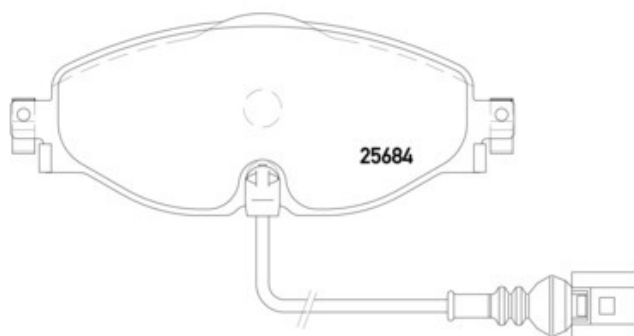

# BRAKE PAD XTRA P 85 126X

The P 85 126X Xtra brake pad is synonymous with reliability

Brembo Xtra brake pads, developed to enhance the advantages of the Xtra and Max discs, are made using the special BRM X L01 compound which consists of more than 30 different components. Compared with the compound used for original-equivalent pads, the new solution assures a higher friction coefficient, which translates to more precise and stable braking, at both high and low temperatures. All this makes for greater driving comfort and improved pedal modularity, without compromising the product's mileage output.

## Technical specifications

EAN code	Axle	Thickness
<b>8020584069417</b>	<b>Front</b>	<b>20 mm</b>
Width	Height	Braking system
<b>160 mm</b>	<b>65 mm</b>	<b>TRW</b>
Wear indicator	WVA number	Accessories
<b>Electric</b>	<b>25684,25683</b>	<b>With brake caliper bolts</b>