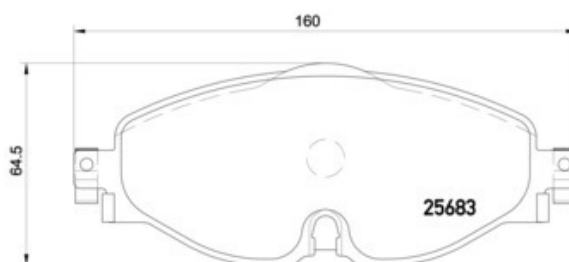

# BRAKE PAD XTRA P 85 126X

The P 85 126X Xtra brake pad is synonymous with reliability

Brembo Xtra brake pads, developed to enhance the advantages of the Xtra and Max discs, are made using the special BRM X L01 compound which consists of more than 30 different components. Compared with the compound used for original-equivalent pads, the new solution assures a higher friction coefficient, which translates to more precise and stable braking, at both high and low temperatures. All this makes for greater driving comfort and improved pedal modularity, without compromising the product's mileage output.

## Technical specifications

EAN code	Axle	Thickness
<b>8020584069417</b>	<b>Front</b>	<b>20 mm</b>
Width	Height	Braking system
<b>160 mm</b>	<b>65 mm</b>	<b>TRW</b>
Wear indicator	WVA number	Accessories
<b>Electric</b>	<b>25684,25683</b>	<b>With brake caliper bolts</b>