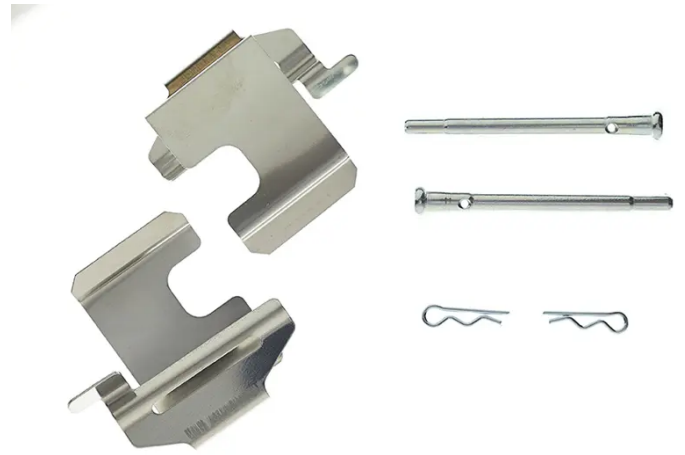

# BRAKE PAD ACCESSORY

## A 02 244

The A 02 244 brake pad accessory is synonymous with reliability

Brembo brake pad accessories allow for quick and safe replacement of Brembo brake pads. Replacing the accessories concurrently with the brake pads guarantees safe and silent braking system operation.

### Technical specifications

EAN code  
**8020584067253**

Axle  
**Front**

Braking system  
**Bendix**

Type  
**Assembly kit**

COMPATIBLE VEHICLES