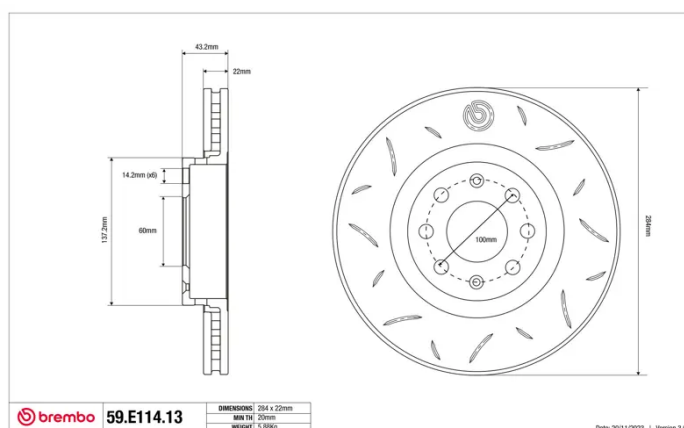

SPORT | TY3 BRAKE DISC

59.E114.13

The 59.E114.13 brake disc is synonymous with reliability

Type-3 slotting used to distinguish the Brembo SPORT | TY3 brake disc is widely used in professional motorsports. It therefore offers superior initial response with excellent release characteristics, improving braking performance while giving the vehicle an aggressive appearance. The Brembo logo on the braking surface adds an exclusive and unique touch to the vehicle. The SPORT | TY3 brake discs are plug-and-play since they replace OE discs directly.

- ✓ OE-equivalent
- ✓ Brembo quality
- ✓ ECE-R90 certificate
- ✓ Safety
- ✓ Performance
- ✓ Comfort
- ✓ Sports driving
- ✓ Sparty look

Technical specifications

Diameter	Thickness (TH)	Height (A)
284 mm	22 mm	43 mm
Number of holes (C)	Brake disc type	Centering
4	Solid	60 mm
Min. thickness	Tightening torque	Axle
20,5 mm	98 Nm	Front
Units per box	EAN code	
1	8020584604847	

59.E114.13 DIMENSIONI: 284 x 22mm
MIN TH: 20mm
WEIGHT: 5,50kg

Date: 2011/2023 | Version: 3.00