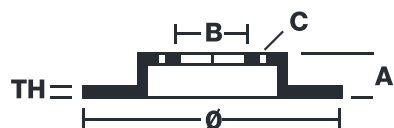

SPORT | TY3 BRAKE DISC

59.E114.36

The 59.E114.36 brake disc is synonymous with reliability

Type-3 slotting used to distinguish the Brembo SPORT | TY3 brake disc is widely used in professional motorsports. It therefore offers superior initial response with excellent release characteristics, improving braking performance while giving the vehicle an aggressive appearance. The Brembo logo on the braking surface adds an exclusive and unique touch to the vehicle. The SPORT | TY3 brake discs are plug-and-play since they replace OE discs directly.

- ✓ OE-equivalent
- ✓ Brembo quality
- ✓ ECE-R90 certificate
- ✓ Safety
- ✓ Performance
- ✓ Comfort
- ✓ Sports driving
- ✓ Sparty look

Technical specifications

Diameter	Thickness (TH)	Height (A)
310 mm	22 mm	58 mm
Number of holes (C)	Brake disc type	Centering
5	Solid	65 mm
Min. thickness	Tightening torque	Axle
20,5 mm	120 Nm	Rear
Units per box	EAN code	
1	8020584605073	

59.E114.36	DIMENSIONE: 310 x 22mm MIN TH: 20mm WEIGHT: 6.9kg
-------------------	---

Date: 2011/2023 | Version: 3.00