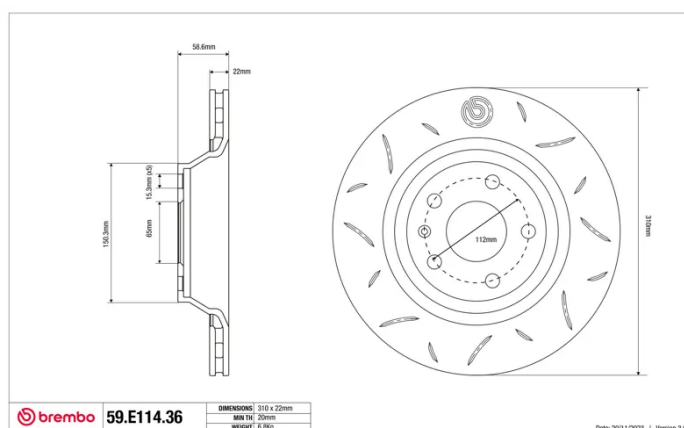

SPORT | TY3 BRAKE DISC

59.E114.36

The 59.E114.36 brake disc is synonymous with reliability

Type-3 slotting used to distinguish the Brembo SPORT | TY3 brake disc is widely used in professional motorsports. It therefore offers superior initial response with excellent release characteristics, improving braking performance while giving the vehicle an aggressive appearance. The Brembo logo on the braking surface adds an exclusive and unique touch to the vehicle. The SPORT | TY3 brake discs are plug-and-play since they replace OE discs directly.

- ✓ OE-equivalent
- ✓ Brembo quality
- ✓ ECE-R90 certificate
- ✓ Safety
- ✓ Performance
- ✓ Comfort
- ✓ Sports driving
- ✓ Sparty look

Technical specifications

Diameter	Thickness (TH)	Height (A)
310 mm	22 mm	58 mm
Number of holes (C)	Brake disc type	Centering
5	Solid	65 mm
Min. thickness	Tightening torque	Axle
20,5 mm	120 Nm	Rear
Units per box	EAN code	
1	8020584605073	

59.E114.36	DIMENSIONE: 310 x 22mm MIN TH: 20mm WEIGHT: 6.9kg
-------------------	---

Date: 2011/2023 | Version: 3.00