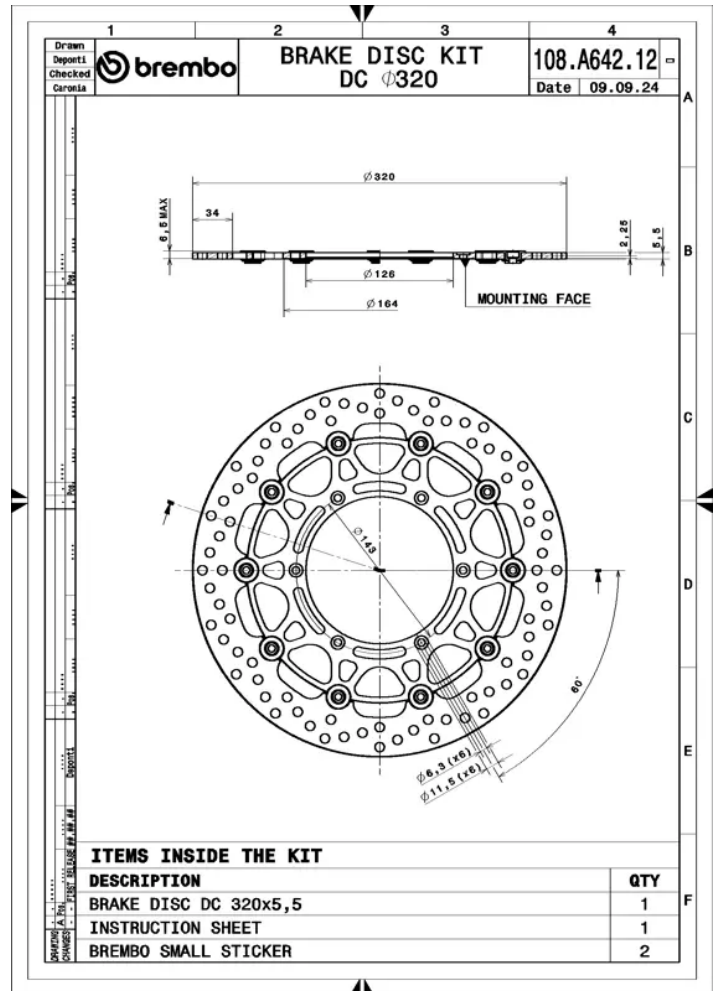

# 108A64212

The 108A64212 brake disc is synonymous with reliability

- ✓ OE-equivalent
- ✓ Brembo quality
- ✓ TUV approved
- ✓ Safety
- ✓ Performance
- ✓ Exclusive style
- ✓ Racing inspired
- ✓ Sports driving

## Technical specifications

Diameter $\varnothing$ <b>320</b> mm	Thickness (TH) <b>5,5</b> mm	Number of holes <b>6</b>
Hole diameter <b>6,3</b> mm	Centering (B) <b>126</b> mm	Brake disc type <b>Floating</b>
Off set (A) <b>2,25</b> mm	Surface width <b>34</b>	Holes fixing (C) <b>143</b> mm
Units per box <b>1</b>		