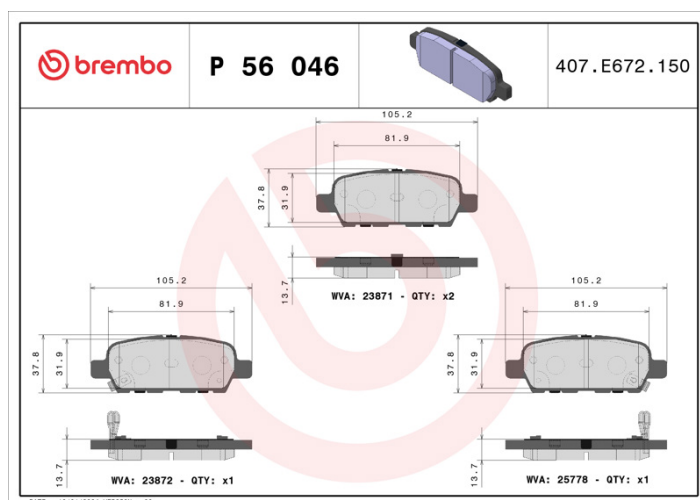

BRAKE PAD

P 56 046

The P 56 046 brake pad is synonymous with reliability

The Brembo brake pad guarantees ultimate safety when braking thanks to the use of more than 100 different compounds, designed according to the type of vehicle and use. Stopping distances reduced to a minimum, maximum driving comfort and silent operation are the most important features of Brembo materials. Brembo brake pads are supplied together with an extensive range of accessories and assembly kits for professional-standard installation.

- ✓ OE-equivalent
- ✓ Brembo quality
- ✓ ECE-R90 certificate
- ✓ Safety
- ✓ Performance
- ✓ Comfort

Technical specifications

EAN code 8020584055267	Axle Rear	Thickness 14 mm
Width 105 mm	Height 37 mm	Braking system Akebono
Wear indicator Acoustic	WVA number 23871,23872,24088	