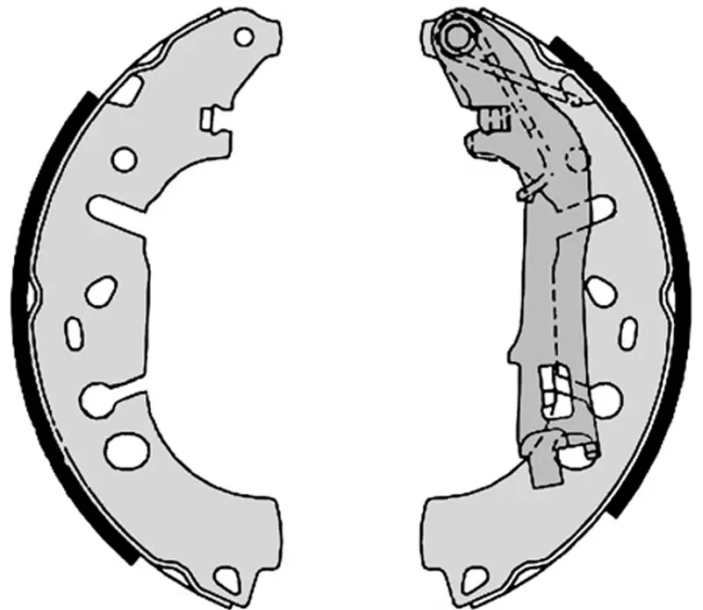

SHOE

S 23 531

The S 23 531 brake shoe is synonymous with reliability

Brembo brake shoes of original equipment quality guarantee the safe and reliable performance of your drum braking system. All Brembo brake shoes are accompanied by a ECE-R90 homologation certificate.

- ✓ OE-equivalent
- ✓ Brembo quality
- ✓ ECE-R90 certificate
- ✓ Safety
- ✓ Durability

Technical specifications

EAN code
8432509640586

Rear

Diameter
229 mm

Width
42 mm

Braking system
AP Lockheed

Parking brake lever
With handbrake lever