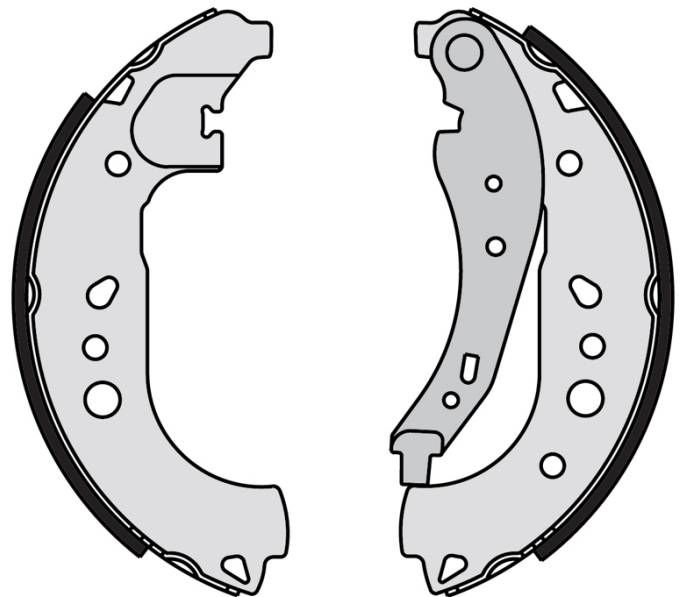

## S 68 550

The S 68 550 brake shoe is synonymous with reliability

Brembo brake shoes of original equipment quality guarantee the safe and reliable performance of your drum braking system. All Brembo brake shoes are accompanied by a ECE-R90 homologation certificate.

### Technical specifications

EAN code  
8432509662656

Rear

Diameter  
229 mm

Width  
42 mm

COMPATIBLE VEHICLES