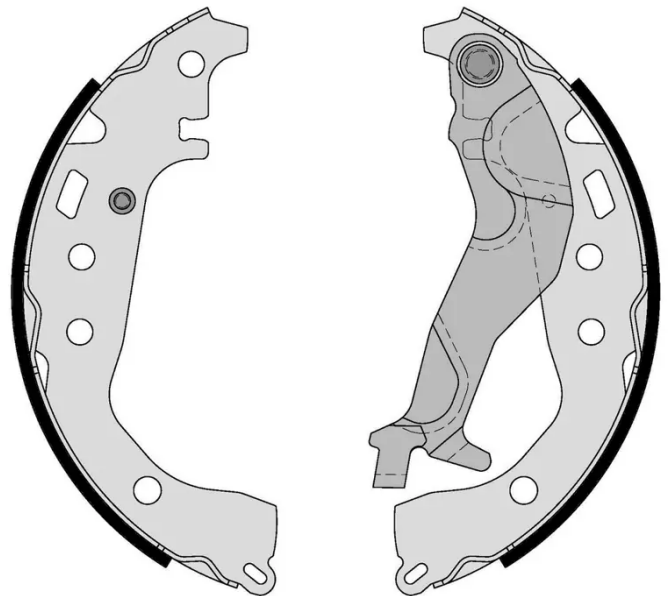

SHOE

S 83 574

The S 83 574 brake shoe is synonymous with reliability

Brembo brake shoes of original equipment quality guarantee the safe and reliable performance of your drum braking system. All Brembo brake shoes are accompanied by a ECE-R90 homologation certificate.

- ✓ OE-equivalent
- ✓ Brembo quality
- ✓ ECE-R90 certificate
- ✓ Safety
- ✓ Durability

Technical specifications

EAN code
8432509665374

Rear

Diameter
200 mm

Width
32 mm

Parking brake lever
With handbrake
lever