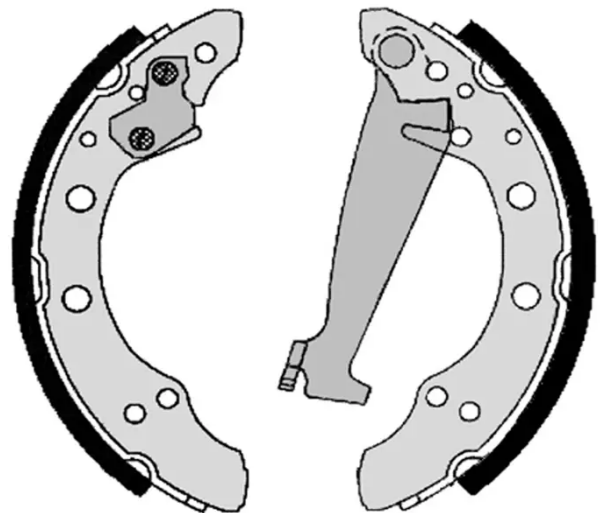

SHOE

S 85 511

The S 85 511 brake shoe is synonymous with reliability

Brembo brake shoes of original equipment quality guarantee the safe and reliable performance of your drum braking system. All Brembo brake shoes are accompanied by a ECE-R90 homologation certificate.

- ✓ OE-equivalent
- ✓ Brembo quality
- ✓ ECE-R90 certificate
- ✓ Safety
- ✓ Durability

Technical specifications

EAN code
8432509645024

Rear

Diameter
200 mm

Width
40 mm

Braking system
VAG

Parking brake lever
With handbrake lever