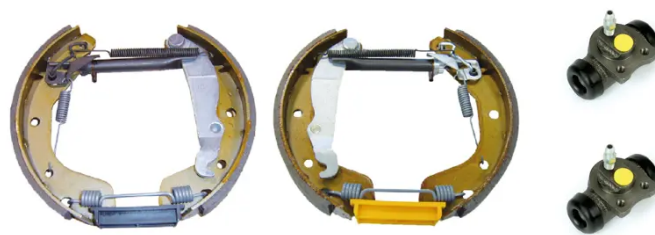

## SHOE KIT K 59 036

The K 59 036 shoe kit is synonymous with reliability

The Brembo Kit & Fit is the ideal solution for the maintenance of drum brakes: everything you need for quick and efficient servicing is supplied in a single pre-assembled package, all with guaranteed Brembo quality. The kit contains all the components necessary for drum brake maintenance: shoes, brake wheel cylinders, springs, lubricant, and fixing kit.

### Technical specifications

EAN code	Axle	Diameter
<b>8020584075999</b>	<b>Rear</b>	<b>200 mm</b>
Width	Master cylinder diameter	Type of assembly
<b>29 mm</b>	<b>19 mm</b>	<b>Pre-assembled</b>
Braking system	Brake proportioning valve	
<b>General Motors</b>		