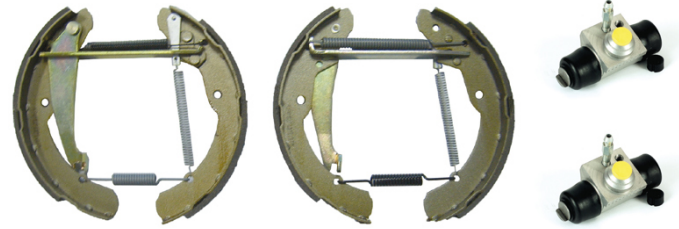

SHOE KIT K 85 045

The K 85 045 shoe kit is synonymous with reliability

The Brembo Kit & Fit is the ideal solution for the maintenance of drum brakes: everything you need for quick and efficient servicing is supplied in a single pre-assembled package, all with guaranteed Brembo quality. The kit contains all the components necessary for drum brake maintenance: shoes, brake wheel cylinders, springs, lubricant, and fixing kit.

- ✓ OE-equivalent
- ✓ Brembo quality
- ✓ ECE-R90 certificate
- ✓ Safety
- ✓ Durability
- ✓ Quick assembly
- ✓ With accessories
- ✓ Pre-Assembled Kit

Technical specifications

EAN code	Axle	Diameter
8020584077214	Rear	230 mm
Width	Master cylinder diameter	Type of assembly
32 mm	19 mm	Pre-assembled
Braking system	Brake proportioning valve	
VAG	Manual	