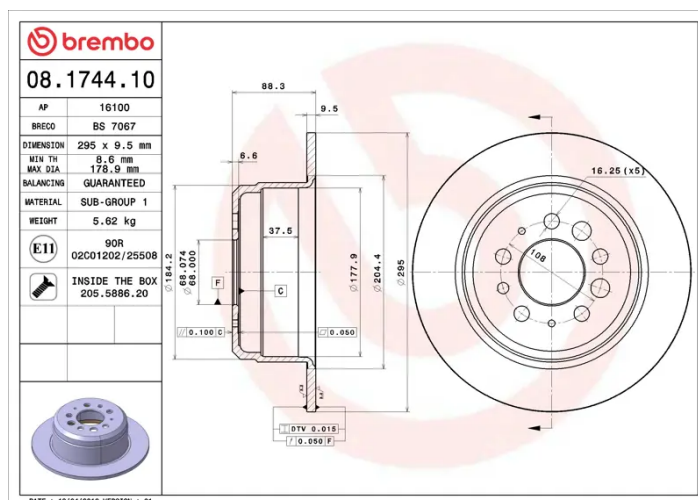

### Technical specifications

EAN code  
**8020584174418**

Axle  
**Rear**

Diameter  $\varnothing$   
**295 mm**

Thickness (TH)  
**9,6 mm**

Height (A)  
**88 mm**

Number of holes (C)  
**5**

Brake disc type  
**Solid**

Centering (B)  
**68 mm**

Min. thickness  
**8,6 mm**

Tightening torque  
**110 Nm**

COMPATIBLE VEHICLES