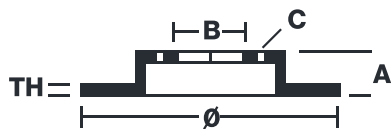

BRAKE DISC

08.5005.14

The **08.5005.14** brake disc is synonymous with reliability

The Brembo brake disc is fully interchangeable with an Original Equipment brake disc. The control of the entire production cycle allows Brembo to offer brake discs with outstanding performance levels, reliability, durability and comfort in all conditions of use. All Brembo brake discs are accompanied by the ECE-R90 homologation.

- ✓ OE-equivalent
- ✓ Brembo quality
- ✓ ECE-R90 certificate
- ✓ Safety

Technical specifications

EAN code
8020584012796

Axle
Rear

Diameter Ø
226 mm

Thickness (TH)
10 mm

Height (A)
71 mm

Number of holes (C)
4