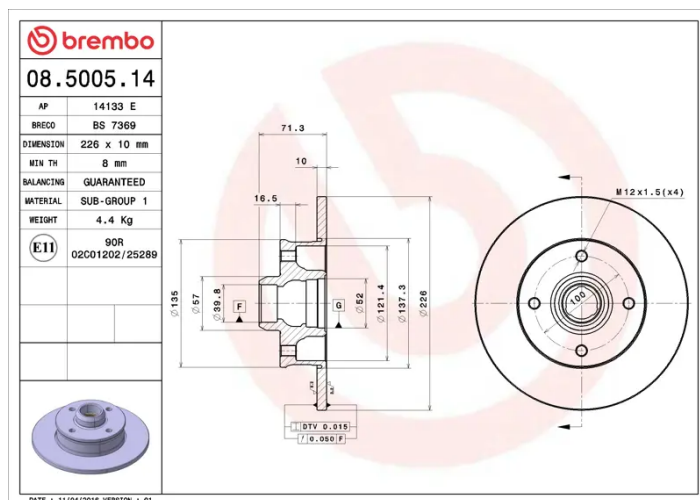

- ✓ OE-equivalent
- ✓ Brembo quality
- ✓ ECE-R90 certificate
- ✓ Safety

Technical specifications

EAN code
8020584012796

Axle
Rear

Diameter Ø
226 mm

Thickness (TH)
10 mm

Height (A)
71 mm

Number of holes (C)
4

Brake disc type
Solid

Centering (B)
40 mm

Min. thickness
8 mm

COMPATIBLE VEHICLES

COMPATIBLE OE PART NUMBERS

357615601	SEAT
-----------	------

6N0615601	SEAT
-----------	------

191615601	VW
-----------	----