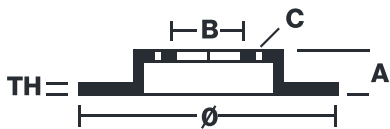

Technical specifications

EAN code
8020584215319

Axle
Rear

Diameter Ø
296 mm

Thickness (TH)
10,5 mm

Height (A)
65 mm

Number of holes (C)
5

Brake disc type
Solid

Centering (B)
75 mm

Min. thickness
9,1 mm

Tightening torque
120 Nm