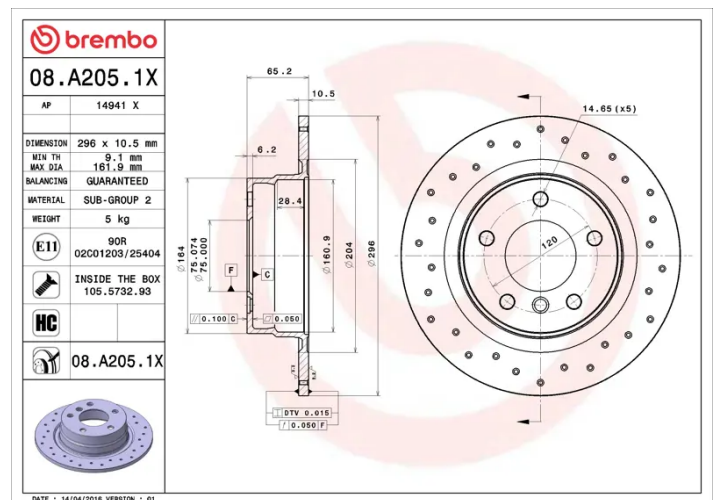

- ✓ Brembo quality
- ✓ ECE-R90 certificate
- ✓ Performance
- ✓ Sports driving
- ✓ Sporty look
- ✓ High carbon
- ✓ Anti-corrosion
- ✓ Fastening screws

Technical specifications

EAN code
8020584215319

Axle
Rear

Diameter Ø
296 mm

Thickness (TH)
10,5 mm

Height (A)
65 mm

Number of holes (C)
5

Brake disc type
Solid

Centering (B)
75 mm

Min. thickness
9,1 mm

Tightening torque
120 Nm