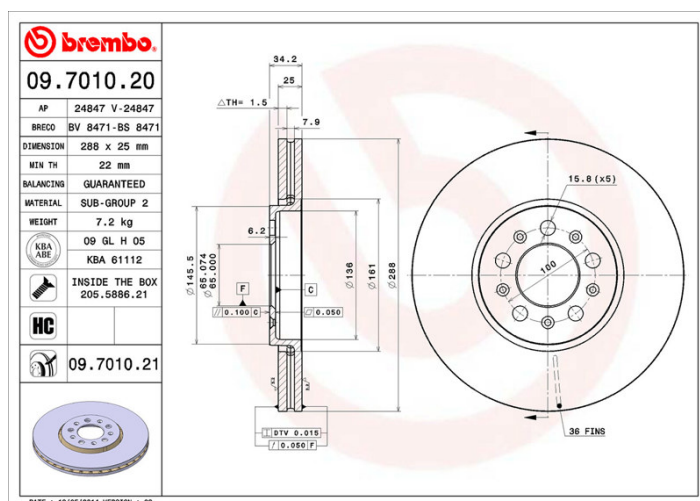

### Technical specifications

EAN code **8020584024225** Axle **Front and rear**

Thickness (TH) **25 mm** Height (A) **34 mm**

Brake disc type **Ventilated** Centering (B) **65 mm**

Diameter Ø **288 mm**

Number of holes (C) **5**

Min. thickness **22 mm**

Tightening torque **120 Nm**