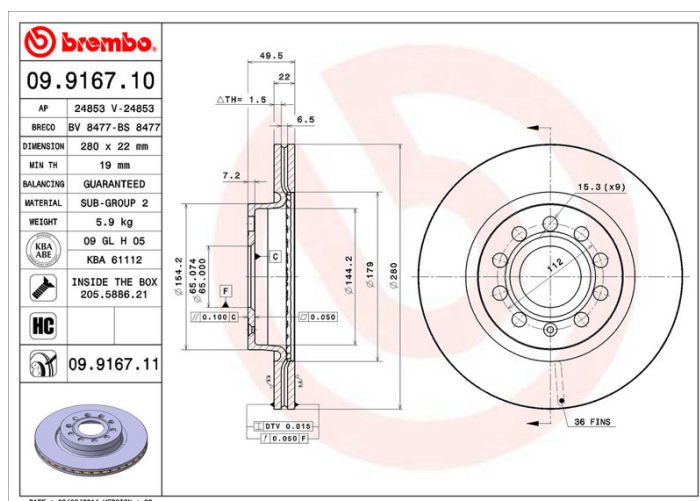

- ✓ OE-equivalent
- ✓ Brembo quality
- ✓ ECE-R90 certificate
- ✓ Safety
- ✓ High carbon
- ✓ Anti-corrosion
- ✓ Fastening screws

Technical specifications

EAN code
8020584022849

Axle
Front

Diameter Ø
280 mm

Thickness (TH)
22 mm

Height (A)
50 mm

Number of holes (C)
5

Brake disc type
Ventilated

Centering (B)
65 mm

Min. thickness
19 mm

Tightening torque
120 Nm

COMPATIBLE VEHICLES