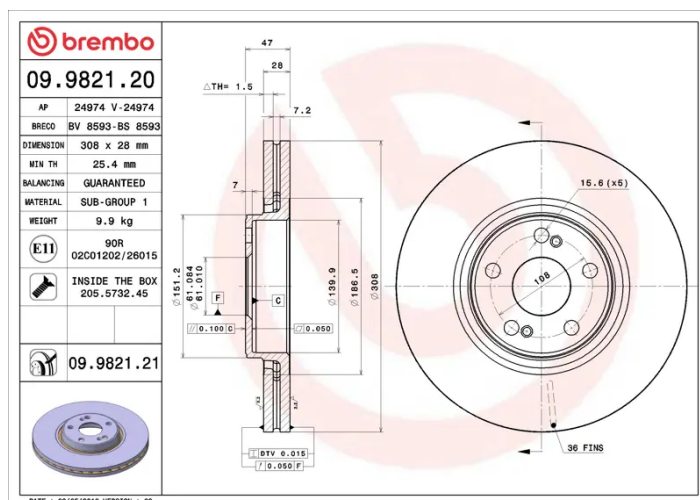

BRAKE DISC

09.9821.20

The **09.9821.20** brake disc is synonymous with reliability

The Brembo brake disc is fully interchangeable with an Original Equipment brake disc. The control of the entire production cycle allows Brembo to offer brake discs with outstanding performance levels, reliability, durability and comfort in all conditions of use. All Brembo brake discs are accompanied by the ECE-R90 homologation.

- ✓ OE-equivalent
- ✓ Brembo quality
- ✓ ECE-R90 certificate
- ✓ Safety
- ✓ Fastening screws

Technical specifications

EAN code
8020584982129

Axle
Front

Diameter Ø
308 mm

Thickness (TH)
28 mm

Height (A)
47 mm

Number of holes (C)
5

Brake disc type
Ventilated

Centering (B)
61 mm

Min. thickness
25,4 mm

Tightening torque
130 Nm

COMPATIBLE VEHICLES

COMPATIBLE OE PART NUMBERS

7701207378 RENAULT