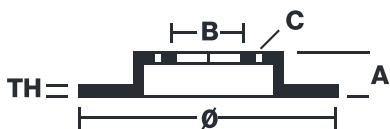

Technical specifications

EAN code	Axle	Diameter Ø
-	Rear	358 mm
Thickness (TH)	Height (A)	Number of holes (C)
28 mm	74 mm	5
Brake disc type	Centering (B)	Min. thickness
Ventilated	85 mm	26 mm
Tightening torque		
160 Nm		

COMPATIBLE VEHICLES