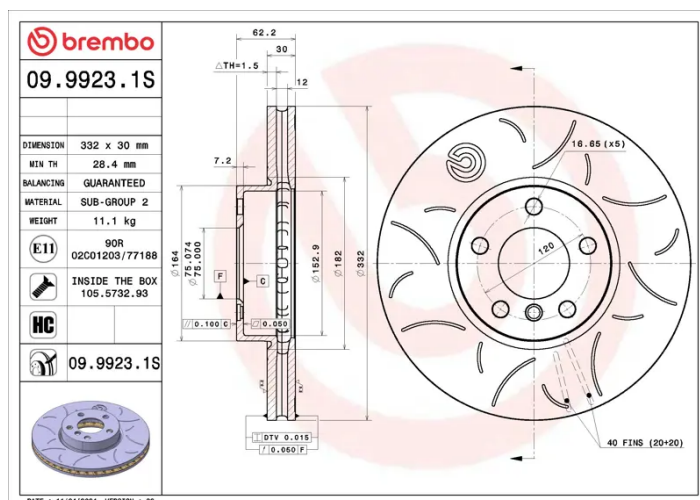

BRAKE DISC SPORT

09.9923.1S

Sport brake disc 09.9923.1S belongs to Brembo Cool Line

The Sport brake disc features TY3 grooves and the Brembo logo on the braking surface. These features provide an improved pedal feeling, more braking grip and greater fading resistance for better performance.

- ✓ Brembo quality
- ✓ ECE-R90 certificate
- ✓ Performance
- ✓ Sports driving
- ✓ Sporty look
- ✓ High carbon
- ✓ Fastening screws
- ✓ Fading resistance

Technical specifications

EAN code 8020584342145	Axle Front	Diameter Ø 332 mm
Thickness (TH) 30 mm	Height (A) 62 mm	Number of holes (C) 5
Brake disc type Ventilated	Centering (B) 75 mm	Min. thickness 28,4 mm

Tightening torque
140 Nm

COMPATIBLE VEHICLES