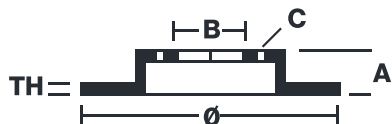

Technical specifications

EAN code 8020584342145	Axle Front	Diameter Ø 332 mm
Thickness (TH) 30 mm	Height (A) 62 mm	Number of holes (C) 5
Brake disc type Ventilated	Centering (B) 75 mm	Min. thickness 28,4 mm

Tightening torque
140 Nm