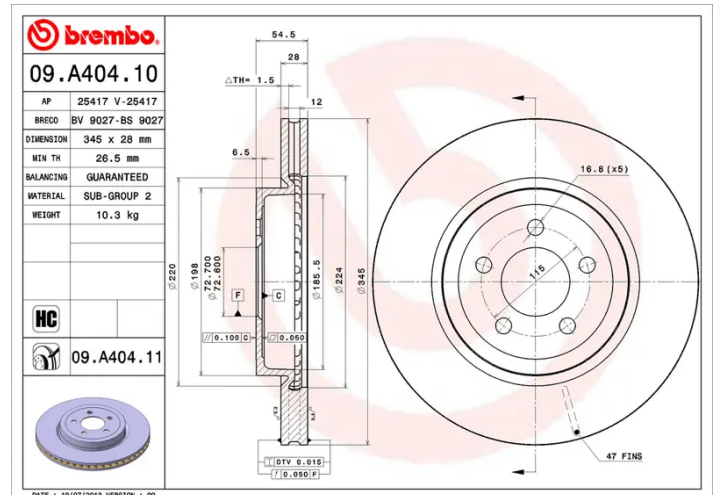

### Technical specifications

EAN code <b>8020584210635</b>	Axle <b>Front</b>	Diameter Ø <b>345 mm</b>
Thickness (TH) <b>28 mm</b>	Height (A) <b>55 mm</b>	Number of holes (C) <b>5</b>
Brake disc type <b>Ventilated</b>	Centering (B) <b>73 mm</b>	Min. thickness <b>26,5 mm</b>